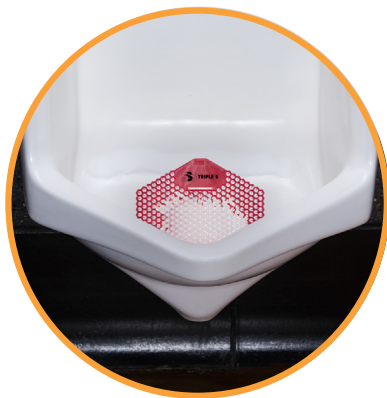

COLORSURGE

CleanColor Technology

The ColorSurge urinal screen changes color from dark to light when urine hits it, encouraging better aim and resulting in less mess. The innovative design reduces splash by 99%, keeping restrooms cleaner and freshens for 30 days. ColorSurge offers improved sustainability by using less plastic and creating improved performance.

Virtually eliminates urine splashback

- Changes color from dark to light when urine hits it, encouraging better aim

Improves restroom appearance & customer experience

- Patented, long protrusions break up the urine stream so clothes, floors, and walls stay cleaner

Keeps restrooms smelling fresh longer

- 2-3 x more fragrance than any other similarly sized screen for 30 days of freshness

Improved sustainability

- More effective than competitors while using less plastic

Packaging

10 screens/inner box
60 screens/master case

Description	Color	Changes to	Item Number
Fresh Mint Crisp			67127
Loud Lavender*			67123
Zesty Apple			67122
Sea Mist			67128
Cotton Blossom Breeze			67124
Mango Delight*			67126
Citrus Celebration			67125
Bold Swagger*			67120
Cool Cucumber Melon*			67121

*fragrance stocked in RDC