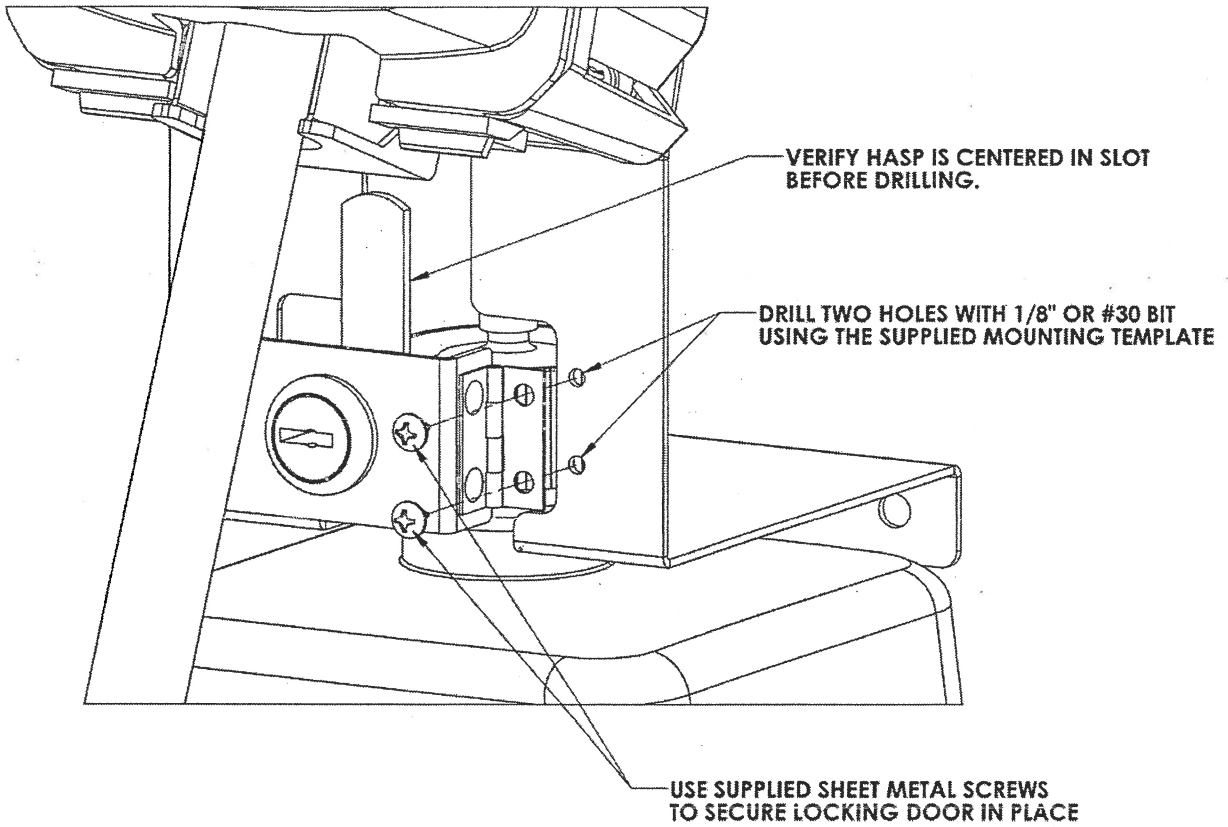

80.84.2 RETROFIT LOCKING BRACKET KIT

Kit Contains	
Locking door Assembly	80.84.1
#6 Sheet metal screws (Qty. 2)	41-69-1
Keyset	66.21K
Mounting template	See Below

Suggested Tools
Drill with 1/8" or #30 drill bit
Pencil

Mounting Template