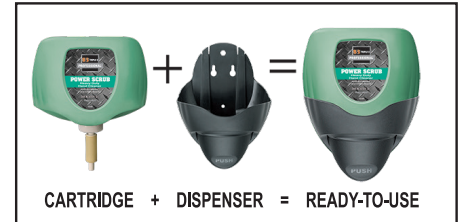

1 Gallon Pour Top - #44082 4 per case
2000 mL Clean View - #44209 4 per case

#44209

DISPENSING SYSTEMS:

CleanView®

2 L and 4 L

NEW PACKAGING

- NEW HDPE cartridge for durability - withstands shipping and industrial abuse
- when empty, simply remove entire cartridge and snap-lock the new one into the dispenser
- easy to see soap level
- easy to recycle
- same durable black dispenser for both sizes
- dispenses 1.5 mL of liquid soap per push
- 2 L packs 4 per case
- 4 L packs 2 per case

2 L

Walnut #44117

Power Scrub #44207

Cherry Scrub #44623

Citra Max #44622

4 L

Ultra Scrub #44211

Acclaim #44214

Power Scrub #44215

Black Dispenser

(fits both 2 L and 4 L)

#44218 12 per case
(sold in eaches)

Gallons

- economical
- easy to use
- complete label front and back
- plastic dispensing pumps available for pump option
- bracket available for wall hanging option
- 1 Gallon Flat/Pour Top packs 4 per case