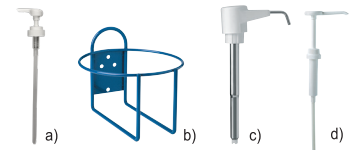

Power Scrub #44215

Black Dispenser

(fits both 2 L and 4 L)

#44218 12 per case
(sold in eaches)

Gallons

- economical
- easy to use
- complete label front and back
- plastic dispensing pumps available for pump option
- bracket available for wall hanging option
- 1 Gallon Flat/Pour Top packs 4 per case

Walnut #44112

Power Scrub #44076

Citra Max #44625

Outrageous Orange Scrub #44626

Cherry Scrub #44627

Bulk Dispenser Units

- a) Bulk Gallon Liquid Pump (4 mL) #9913ZPL 1 per case
- b) One Gallon Jug Wall Bracket #9905ZPL 1 per case
- c) One Gallon Pump Dispenser #9917ZPL 1 per case
- d) High Output Liquid Pump (29.5 mL) #9902ZPL 1 per case

Large Capacity

3.5 L and 8 L

- economical
- easy to use
- dispenses 1.5 mL of liquid soap per push
- 3.5 L packs 2 per case
- 8 L packs 2 per case

3.5 L

Power Scrub #44113

8 L

Power Scrub #44116

Gray Dispenser