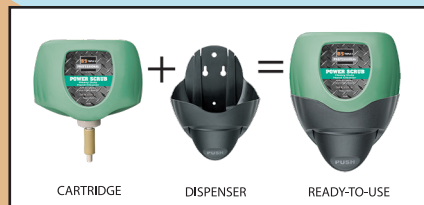

CLEANVIEW

Large Capacity Dispensing System

CleanView is a unique, technologically advanced Triple S Quality Skin Care dispensing system that accepts 2 cartridge types,

Our smoke-colored PVC cartridges hold our general purpose products. Designed so that the maximum amount of product is stored in the least amount of space, they are time-tested and completely waterproof. Sleek and attractive, they offer a full-view product level for easy maintenance.

Our Triple S Professional line of heavy-duty hand cleaners uses HDPE cartridges. They are rugged for Industrial use and make it easy to see the product level. With both CleanView cartridges, when it's time to add more product, simply insert a new cartridge into the dispenser.

The CleanView System reduces maintenance costs by extending time between refills. The same black CleanView dispenser accommodates 2000 mL, 4000 mL and 4500 mL refills, to meet changing volume requirements. Dispenses 1.5 mL of liquid soap per push.